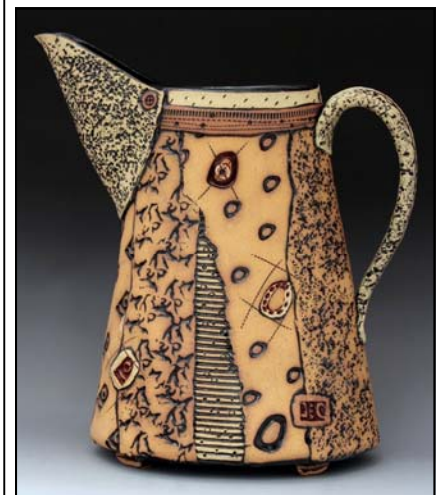

Elaine Pinkernell

elainepinkernell.com